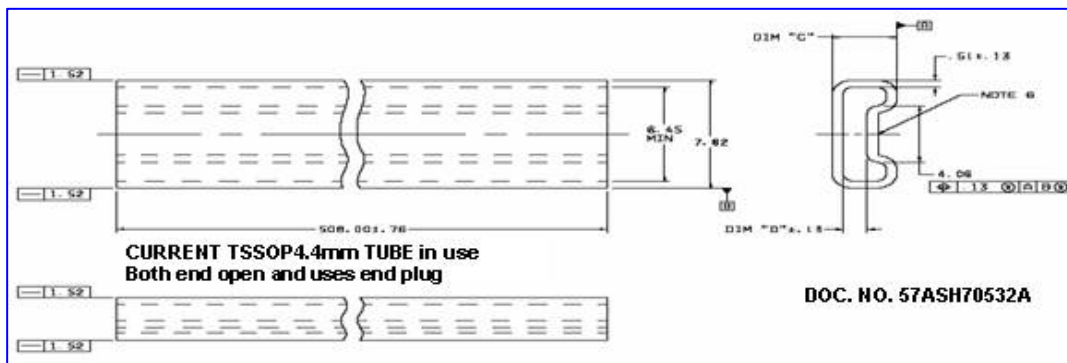

**NOTIFICATION TYPE:**

ON Semiconductor considers this change approved unless specific conditions of acceptance are provided in writing. To do so, contact your local ON Semiconductor sales office.

**DESCRIPTION AND PURPOSE:** ON Semiconductor will be expanding the use of the crimp design with additional ribs tube currently used on SOIC narrow body shipping tubes, to the TSSOP 4.4mm shipping tubes. The crimp style tube helps to eliminate side sway of the units inside the tube, which can result in bent leads. The crimp tube design also removes the end plug at one end of tube.