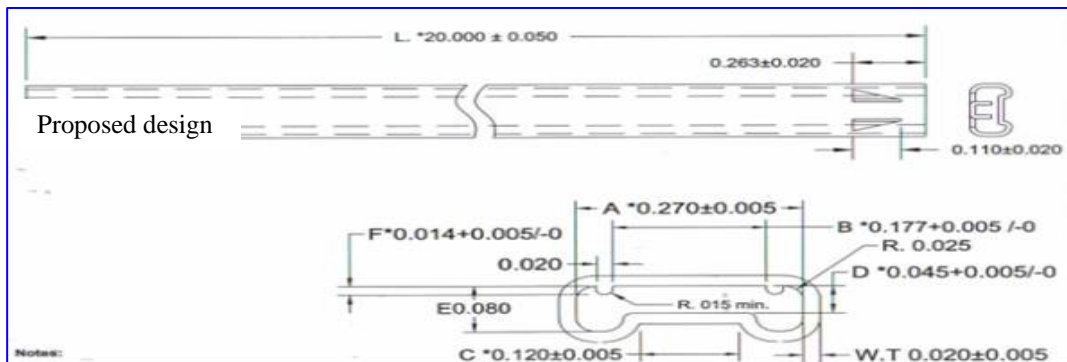

**NOTIFICATION TYPE:**

ON Semiconductor considers this change approved unless specific conditions of acceptance are provided in writing. To do so, contact your local ON Semiconductor sales office.

**DESCRIPTION AND PURPOSE:** ON Semiconductor will be expanding the use of the crimp design with additional ribs tube currently used on SOIC narrow body shipping tubes, to the TSSOP 4.4mm shipping tubes. The crimp style tube helps to eliminate side sway of the units inside the tube, which can result in bent leads. The crimp tube design also removes the end plug at one end of tube.